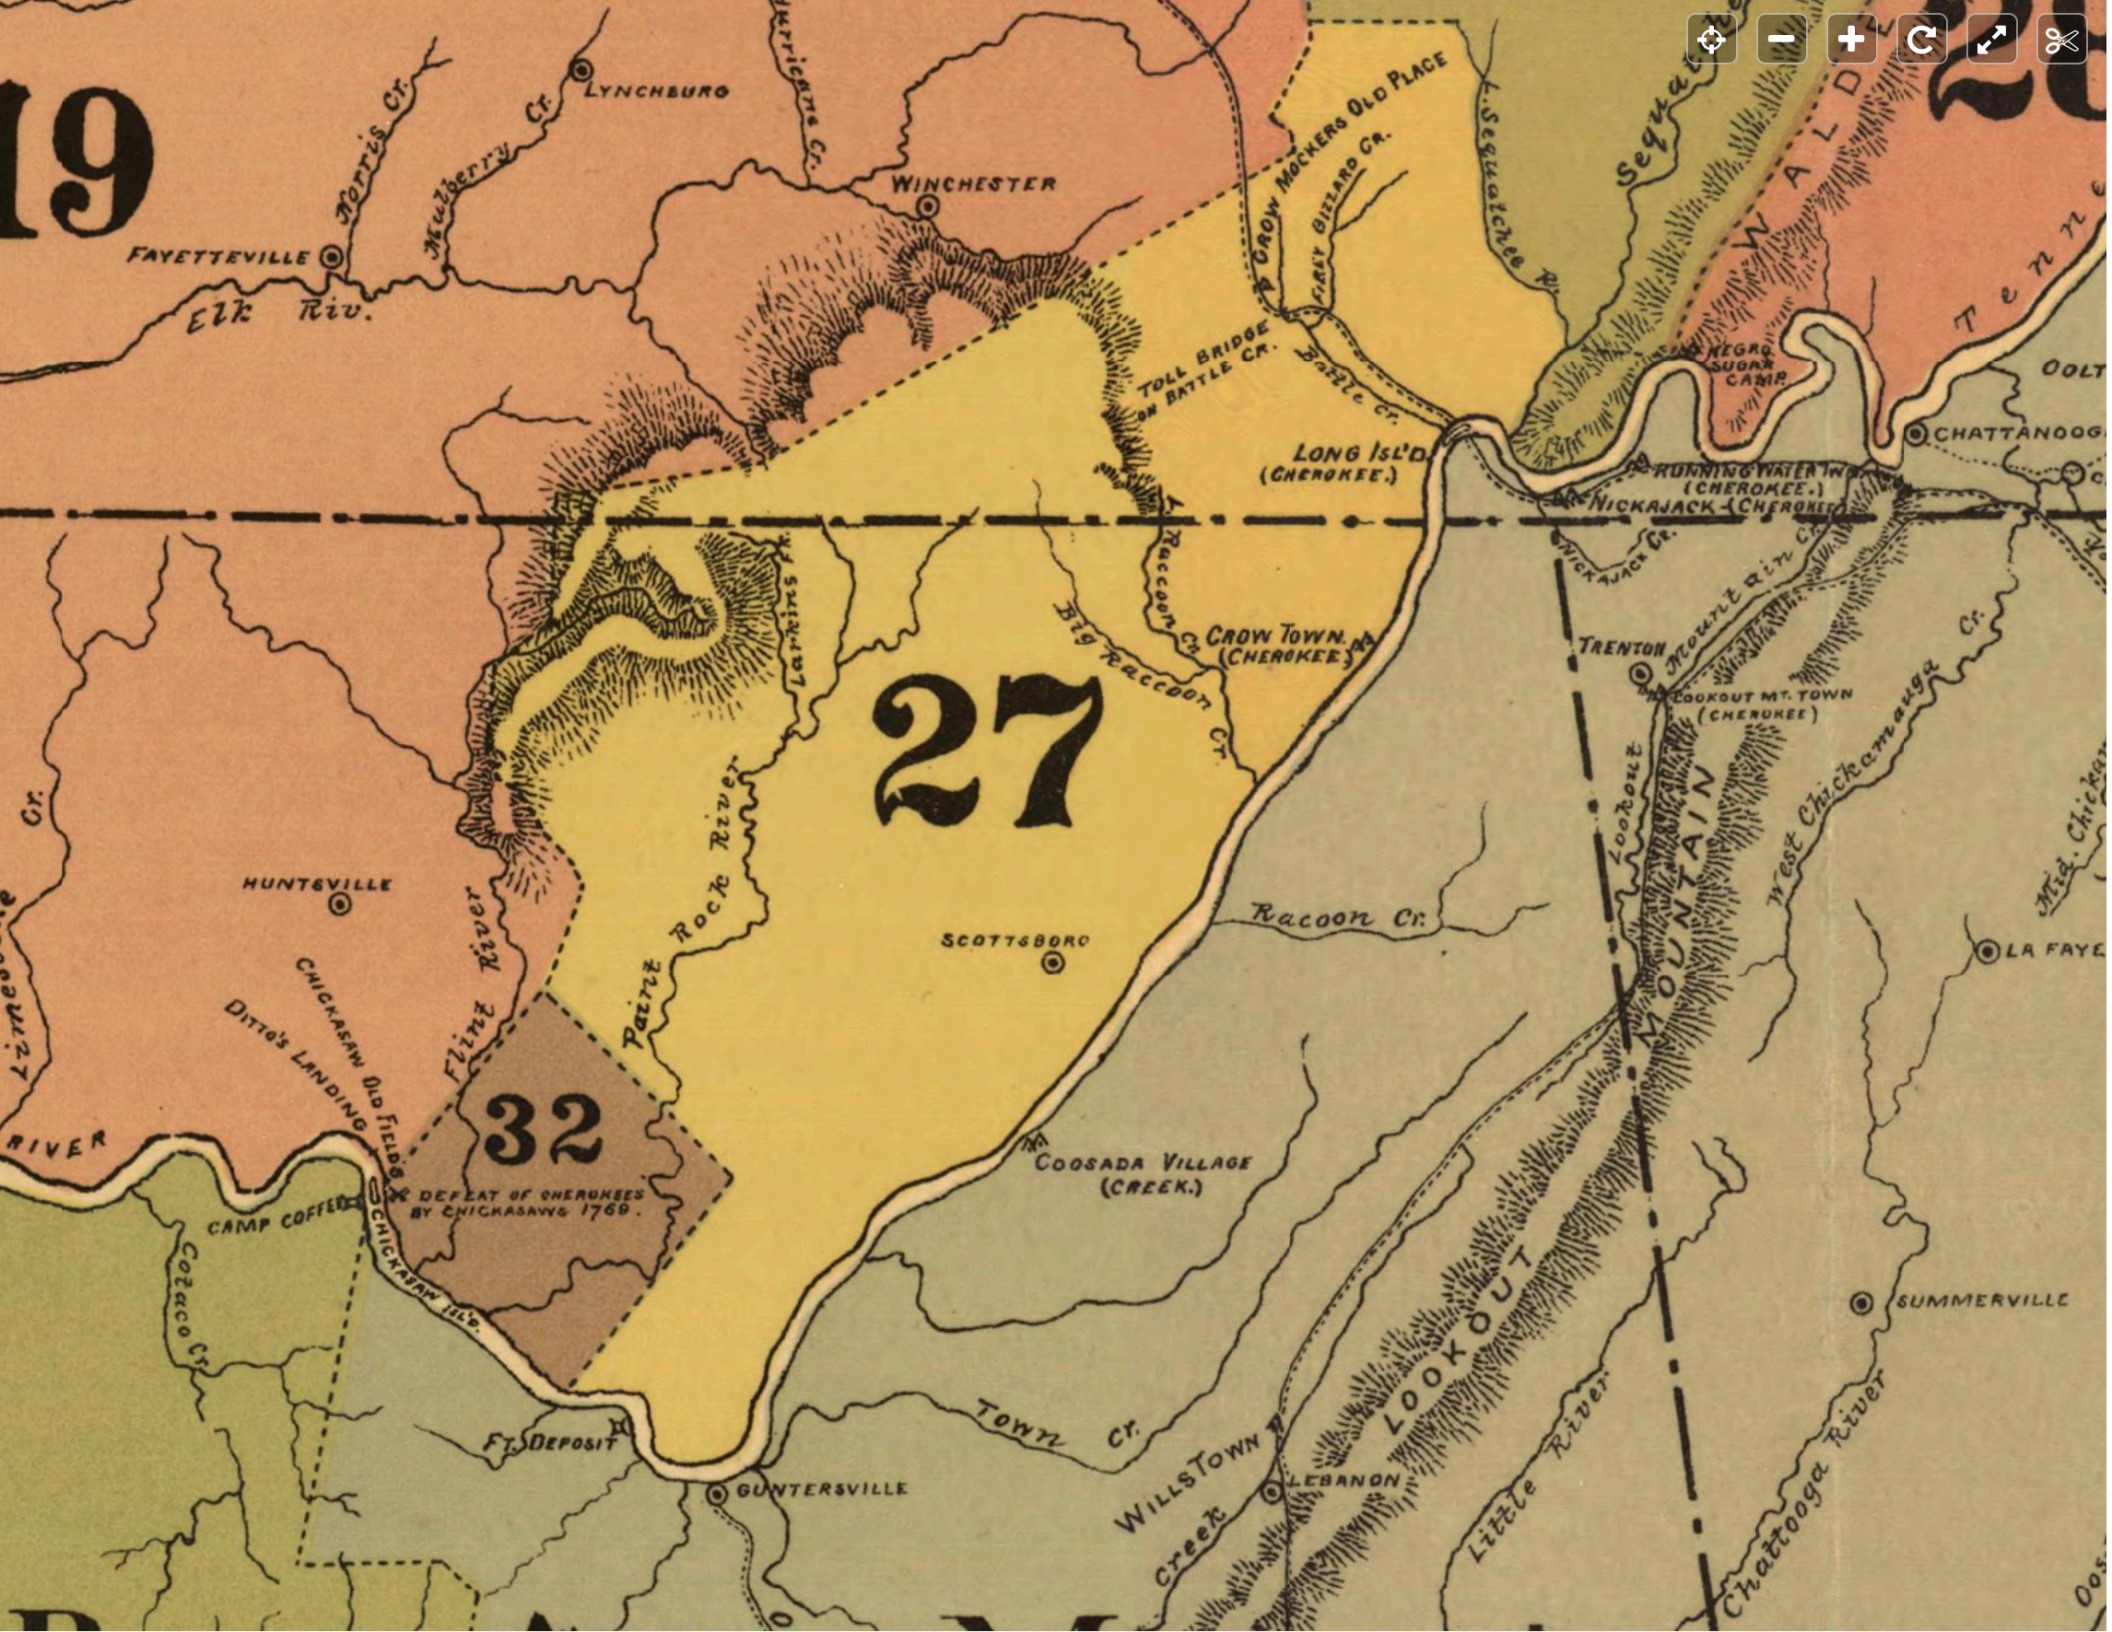

19

27

32

HUNTSVILLE

SCOTTSBORO

WINCHESTER

FAYETTEVILLE

CHATTANOOGA

DEFEAT OF CHEROKEES BY CHICKASAWS 1769

FT. DEPOSIT

GUNTERSVILLE

WILLSTOWN

LEBANON

SUMMERVILLE

LA FAYE

TRENTON

LOOKOUT MT. TOWN (CHEROKEE)

CROW TOWN (CHEROKEE)

LONG ISL'D (CHEROKEE)

RUNNING WATER TW (CHEROKEE)

NICKAJACK (CHEROKEE)

TOLL BRIDGE ON BATTLE CR.

Elk Riv.

Fling River